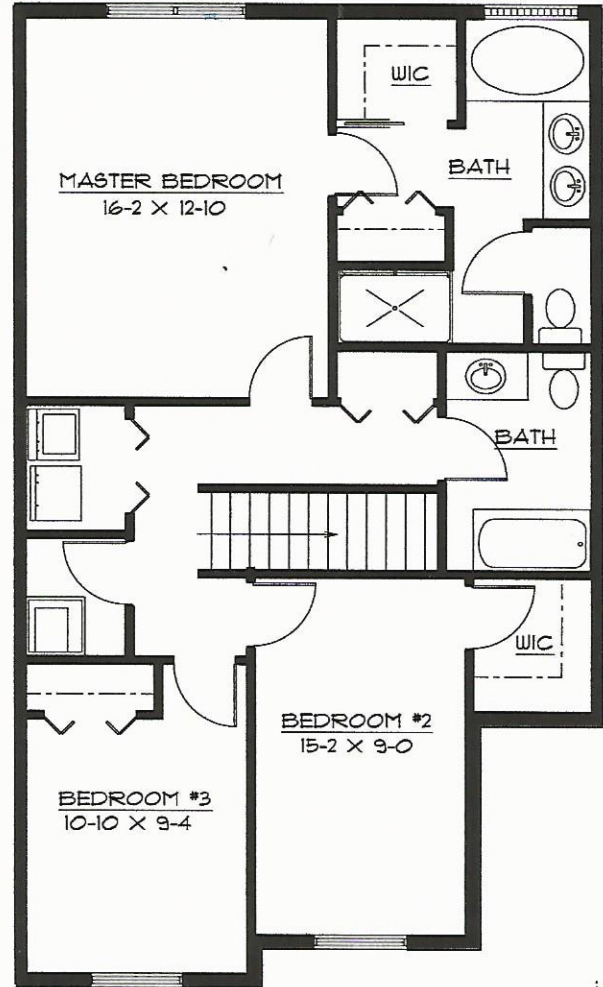

# GRAND RAVINE

## SOPHIE

Living Area .....	1,543 sq. ft.
Garage .....	400 sq. ft.
Screened Porch .....	90 sq. ft.