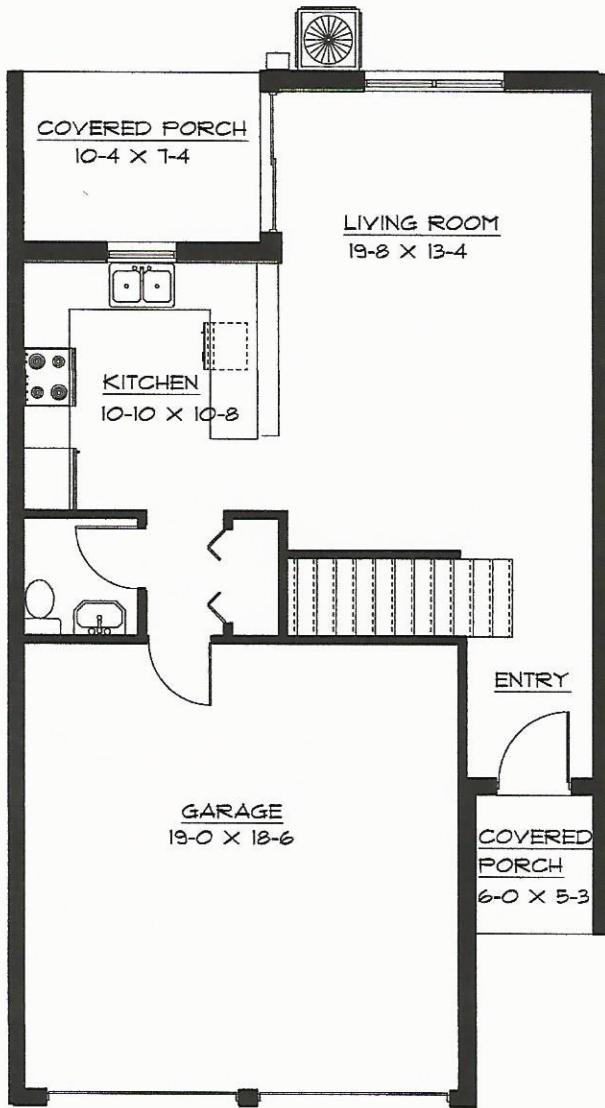

# GRAND RAVINE

## SOPHIE

Living Area .....	1,543 sq. ft.
Garage .....	400 sq. ft.
Screened Porch .....	90 sq. ft.