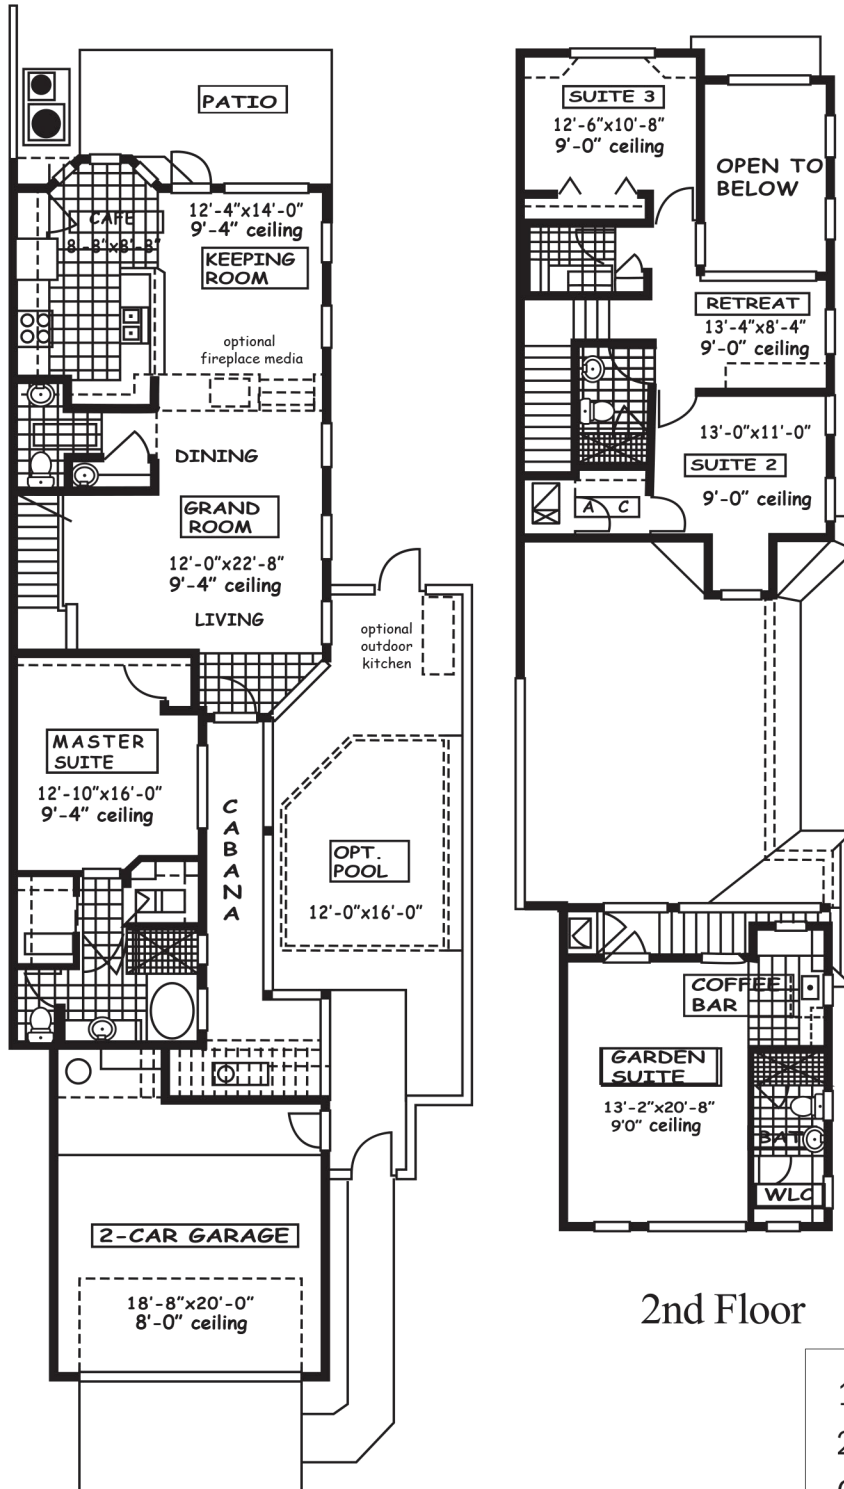

ISLES OF THE WORLD

PELICAN CREEK

2nd Floor

1st Floor	1,282
2nd Floor	699
Garden Suite	451
Total Living Area ...	2,432
Garage	454
Cabana	174
Total Sq. Ft.	3,060