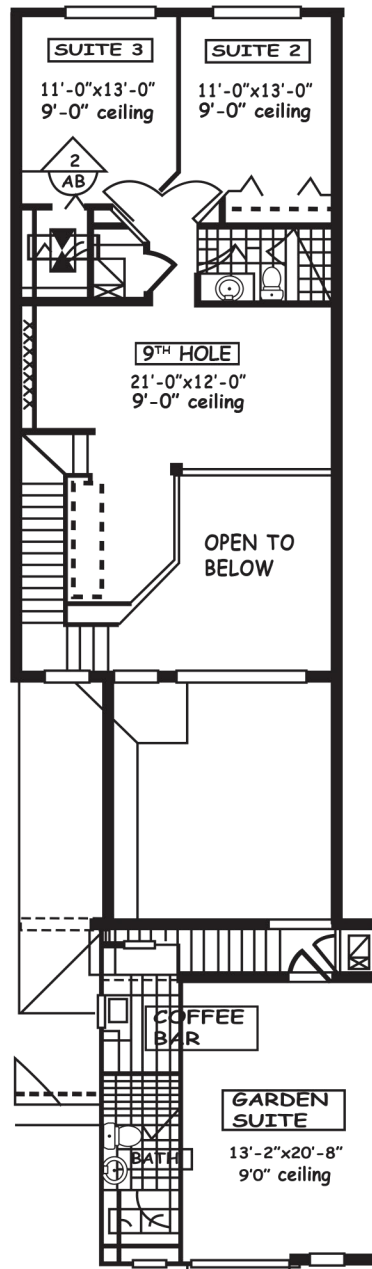

ISLES OF THE WORLD

MAUNA KEA

2nd Floor

1st Floor	1,127
2nd Floor	839
Garden Suite.....	427
Total Living Area	2,393
Garage.....	431
Cabana.....	232
Total Sq. Ft.....	2,900