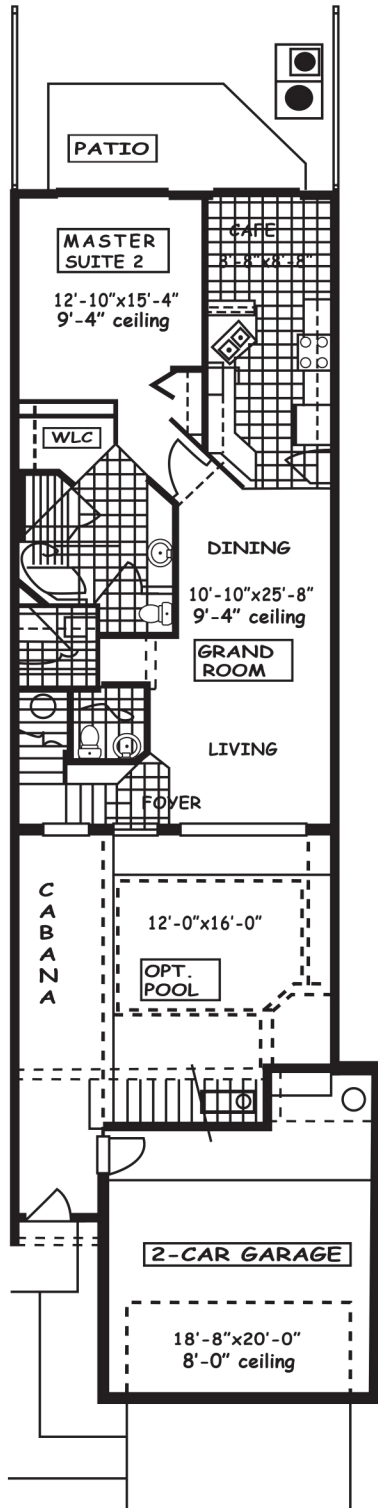

ISLES OF THE WORLD

MAUNA KEA

2nd Floor

1st Floor	1,127
2nd Floor	839
Garden Suite.....	427
Total Living Area	2,393
Garage.....	431
Cabana.....	232
Total Sq. Ft.....	2,900