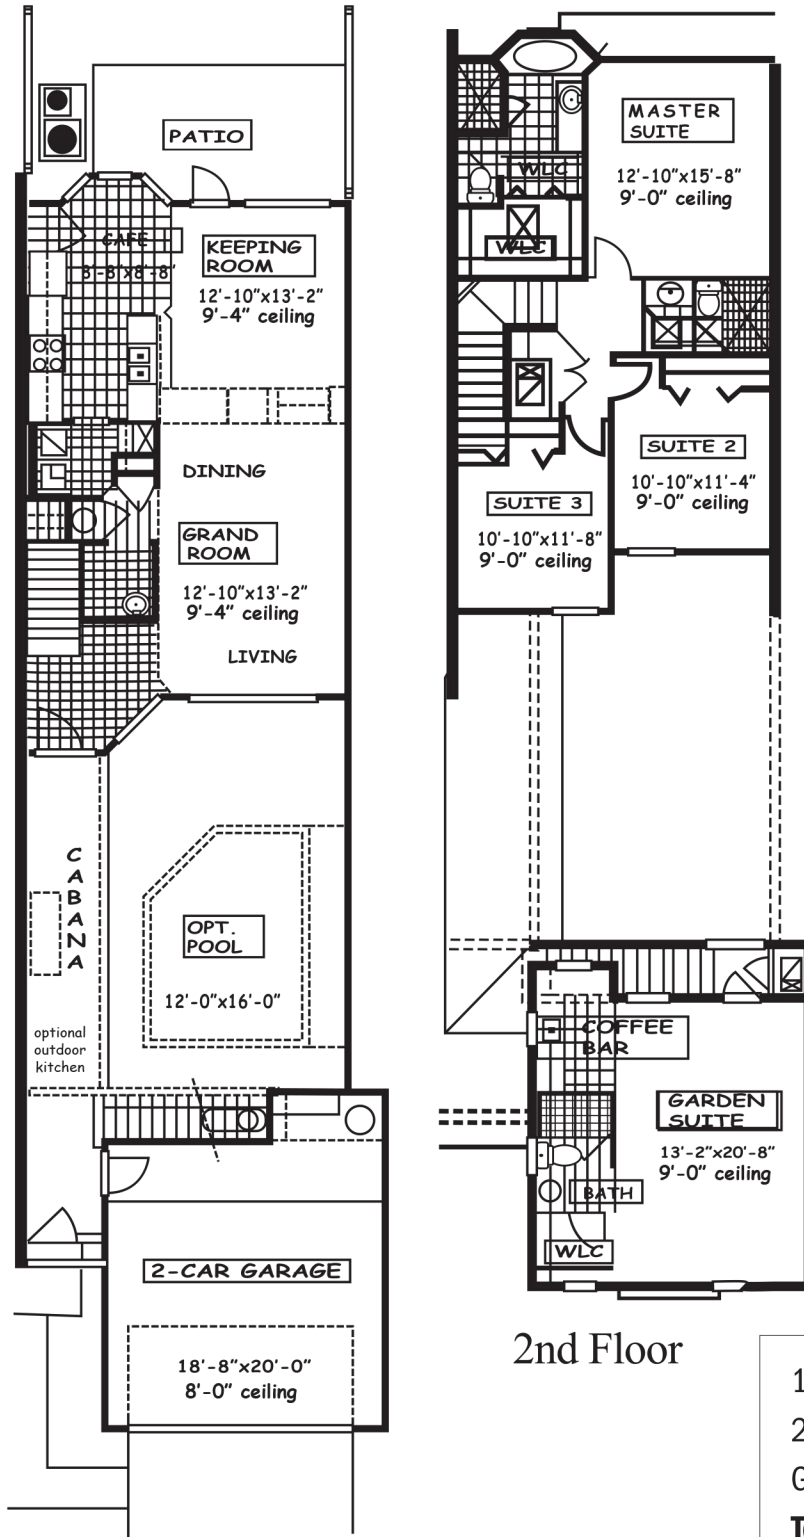

ISLES OF THE WORLD

HEDGEWOOD

2nd Floor

1st Floor	884
2nd Floor	852
Garden Suite	448
Total Living Area ...	2,184
Garage	454
Cabana	279
Total Sq. Ft.	2,917