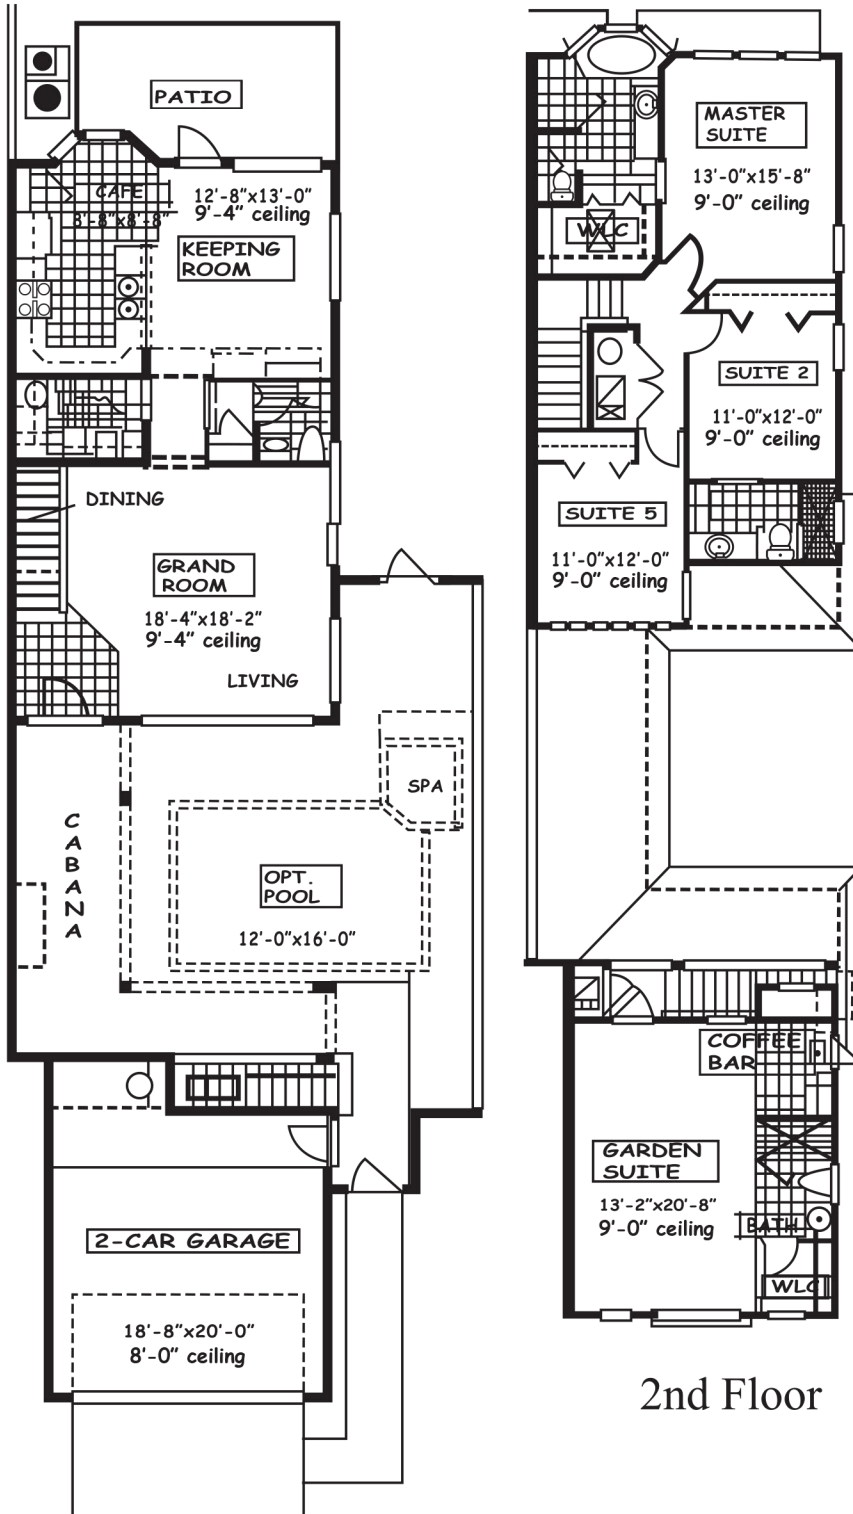

ISLES OF THE WORLD

GREY HAWK

2nd Floor

1st Floor	954
2nd Floor.....	852
Garden Suite.....	441
Total Living Area ...	2,247
Garage.....	461
Cabana.....	323
Total Sq. Ft.....	3,031

HOMES *by* DELTONA

"FLORIDA'S HOME BUILDER"
A DIVISION OF THE DELTONA CORPORATION