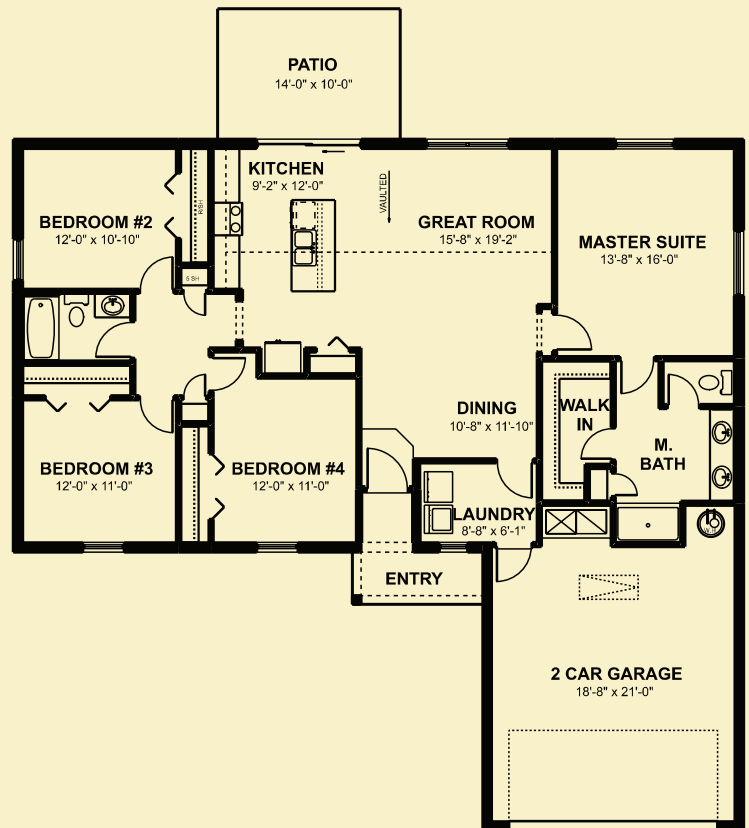

The Willow

THE WILLOW (ELEVATION A)

TOTAL LIVING: 1,716 SQ. FT.
GARAGE: 466 SQ. FT.
COVERED ENTRY: 59 SQ. FT.

TOTAL: 2,241 SQ. FT.

The Willow

THE WILLOW (ELEVATION B)

TOTAL LIVING: 1,716 SQ. FT.
GARAGE: 466 SQ. FT.
COVERED ENTRY: 59 SQ. FT.
TOTAL: 2,241 SQ. FT.