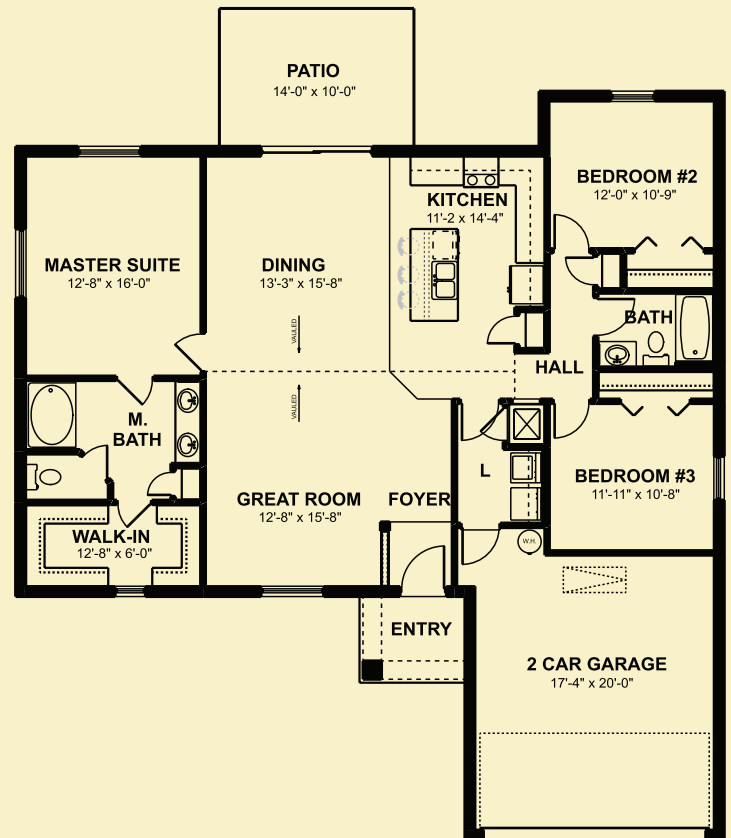

The Hyacinth

THE HYACINTH (ELEVATION A)

TOTAL LIVING:	1,650 SQ. FT.
GARAGE:	400 SQ. FT.
COVERED ENTRY:	44 SQ. FT.
<hr/>	
TOTAL:	2,094 SQ. FT.

The Hyacinth

THE HYACINTH (ELEVATION B)
TOTAL LIVING: 1,650 SQ. FT.
GARAGE: 400 SQ. FT.
COVERED ENTRY: 44 SQ. FT.

TOTAL: 2,094 SQ. FT.