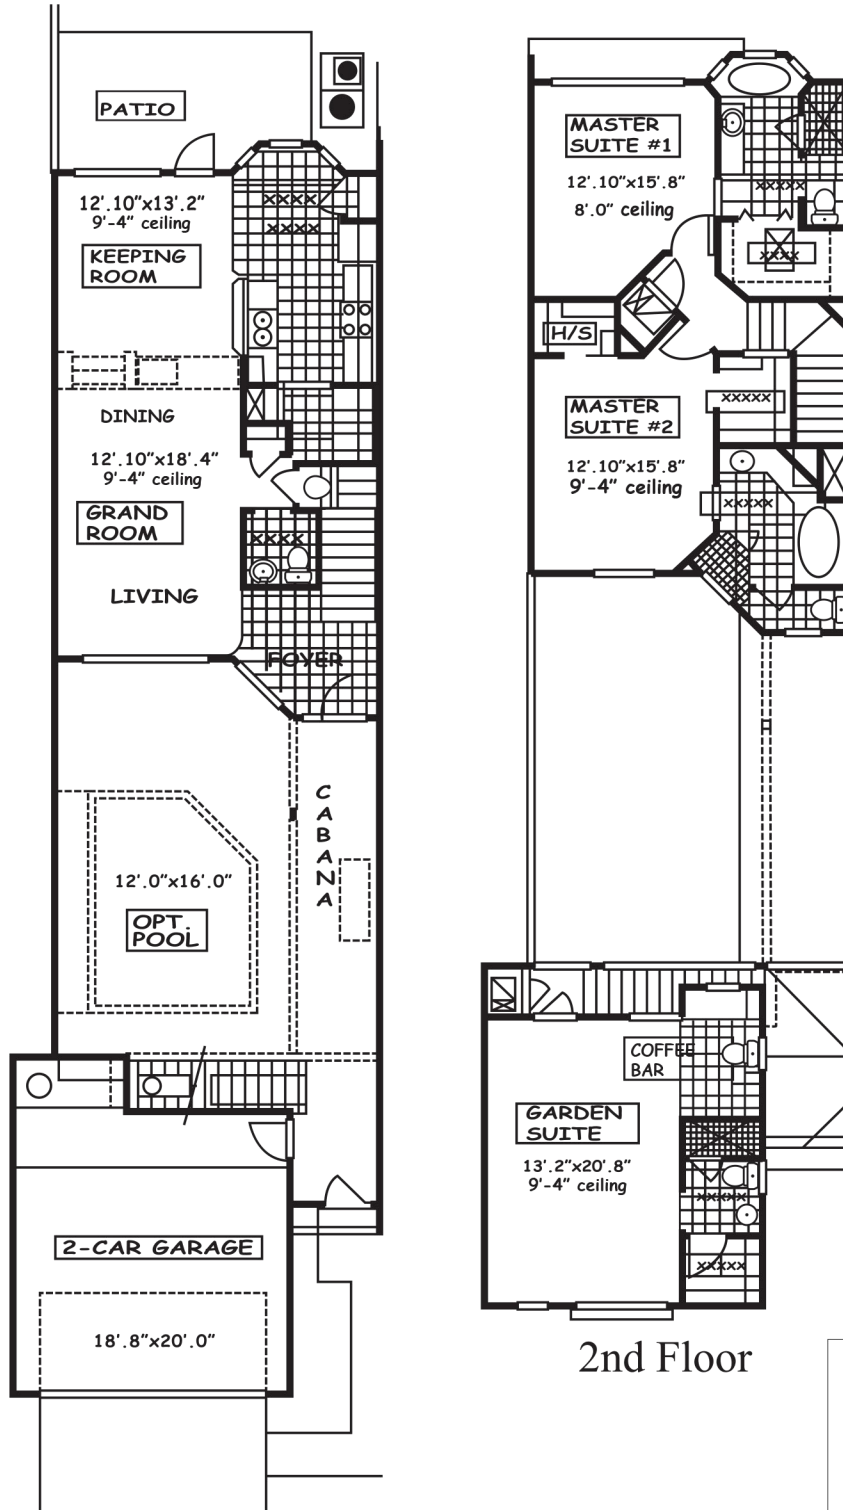

ISLES OF THE WORLD

COG HILL

2nd Floor

1st Floor	884
2nd Floor	835
Garden Suite	443
Total Living Area ...	2,162
Garage	459
Cabana	279
Total Sq. Ft.	2,900