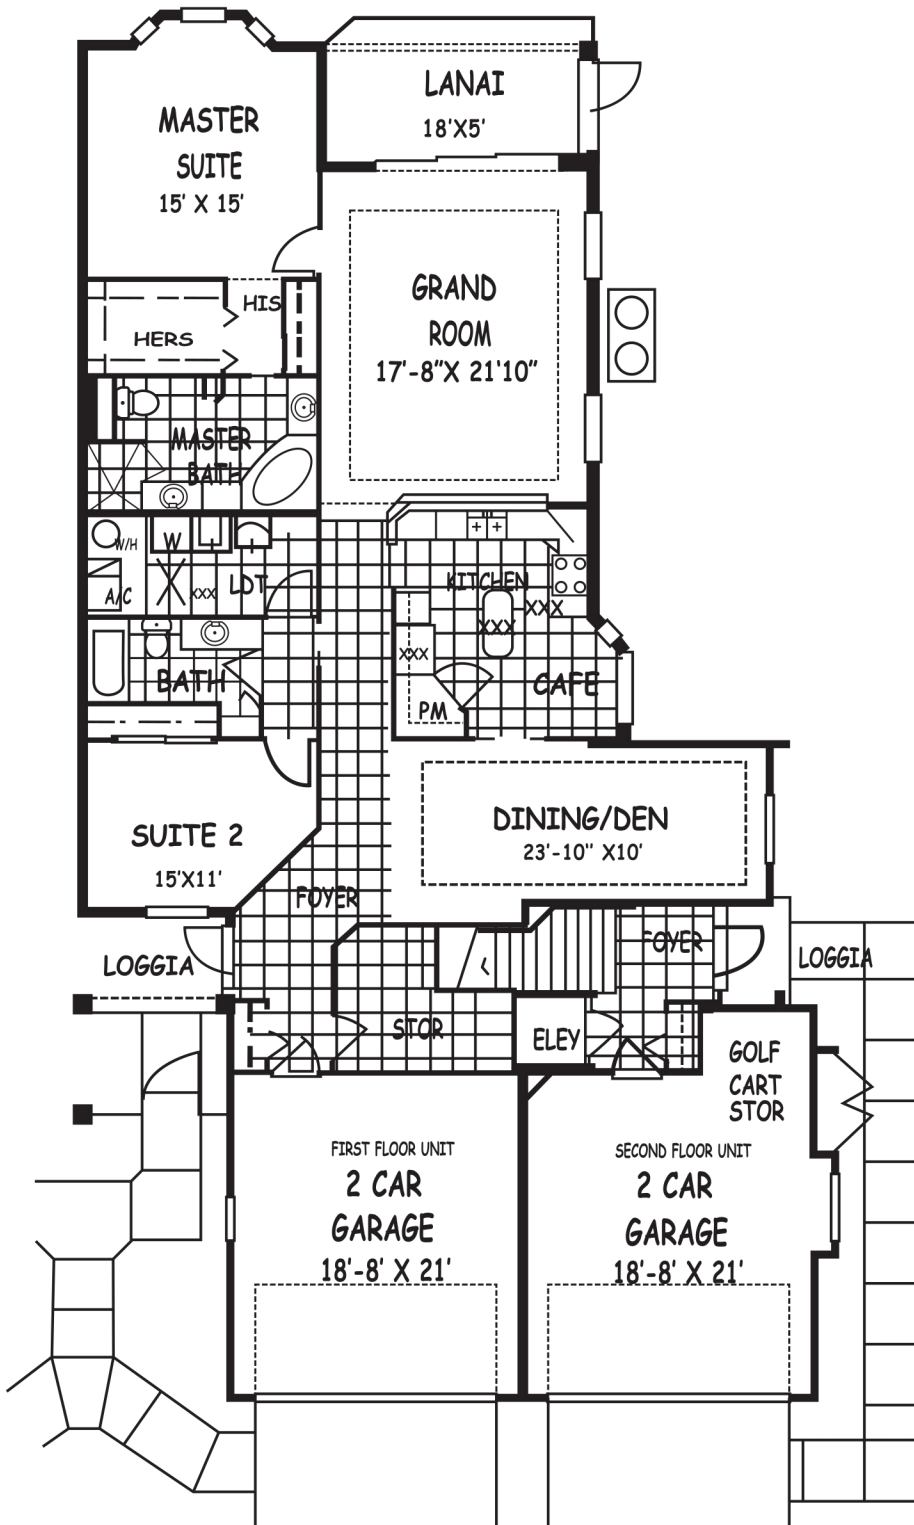

LATERRA LINKS

PINEHURST

FIRST FLOOR

OPTIONAL PLAN
& MASTER SUITE

OPTIONAL PLAN
& DINING/ DEN

Living Area	2,160
Lanai	173
Loggia.....	60
Garage.....	426
Total Sq. Ft.....	2,819

HOMES *by* DELTONA
"FLORIDA'S HOME BUILDER"
A DIVISION OF THE DELTONA CORPORATION