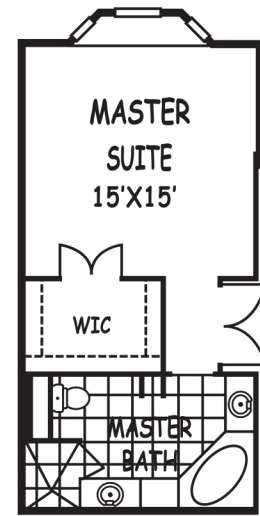

LATERRA LINKS

PINEHURST

FIRST FLOOR

OPTIONAL PLAN
& MASTER SUITE

OPTIONAL PLAN
& DINING/ DEN

Living Area	2,160
Lanai	173
Loggia.....	60
Garage.....	426
Total Sq. Ft.....	2,819

HOMES *by* DELTONA
"FLORIDA'S HOME BUILDER"
A DIVISION OF THE DELTONA CORPORATION