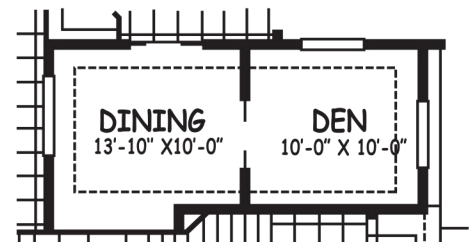

LATERRA LINKS

PINEHURST

FIRST FLOOR

OPTIONAL PLAN
& MASTER SUITE

OPTIONAL PLAN
& DINING/ DEN

Living Area	2,160
Lanai	173
Loggia.....	60
Garage.....	426
Total Sq. Ft.....	2,819

HOMES *by* DELTONA
"FLORIDA'S HOME BUILDER"
A DIVISION OF THE DELTONA CORPORATION