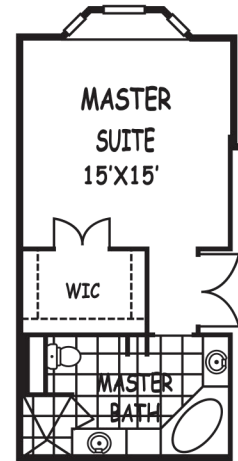

LATERRA LINKS

PEBBLE BEACH

SECOND FLOOR

OPTIONAL PLAN
& MASTER SUITE

FIRST FLOOR

1st Floor.....	201
2nd Floor.....	2,480
Total A/C	2,681
Lanai	173
Loggia.....	30
Garage.....	472
Total Sq. Ft.....	3,356