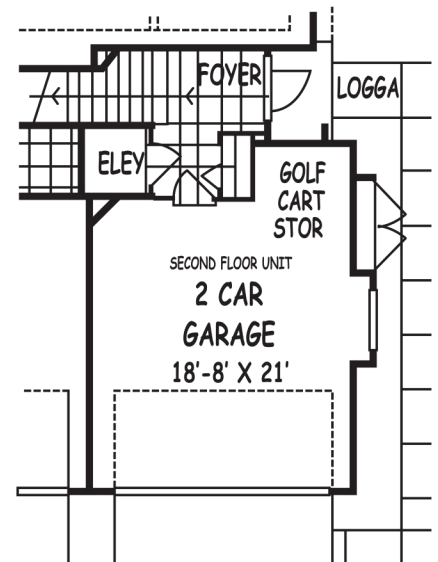

LATERRA LINKS

PEBBLE BEACH

SECOND FLOOR

OPTIONAL PLAN
& MASTER SUITE

FIRST FLOOR

1st Floor.....	201
2nd Floor.....	2,480
Total A/C	2,681
Lanai	173
Loggia.....	30
Garage.....	472
Total Sq. Ft.....	3,356