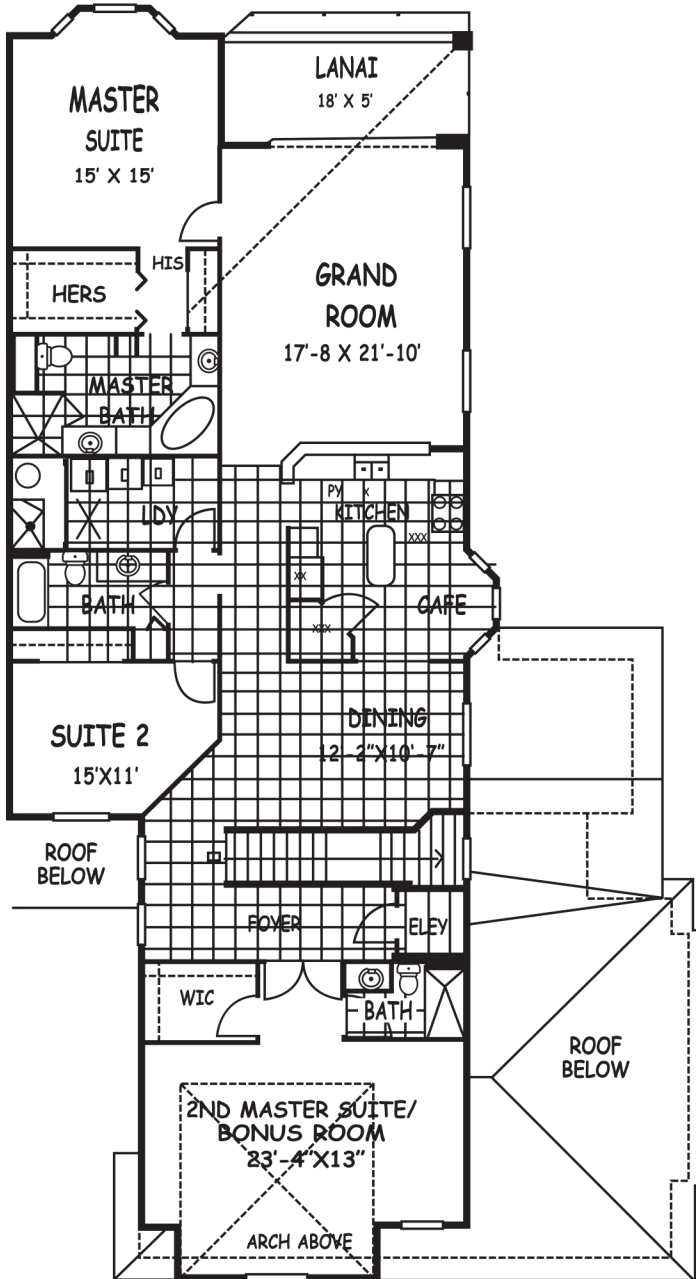

LATERRA LINKS

PEBBLE BEACH

SECOND FLOOR

OPTIONAL PLAN
& MASTER SUITE

FIRST FLOOR

1st Floor.....	201
2nd Floor.....	2,480
Total A/C	2,681
Lanai	173
Loggia.....	30
Garage.....	472
Total Sq. Ft.....	3,356