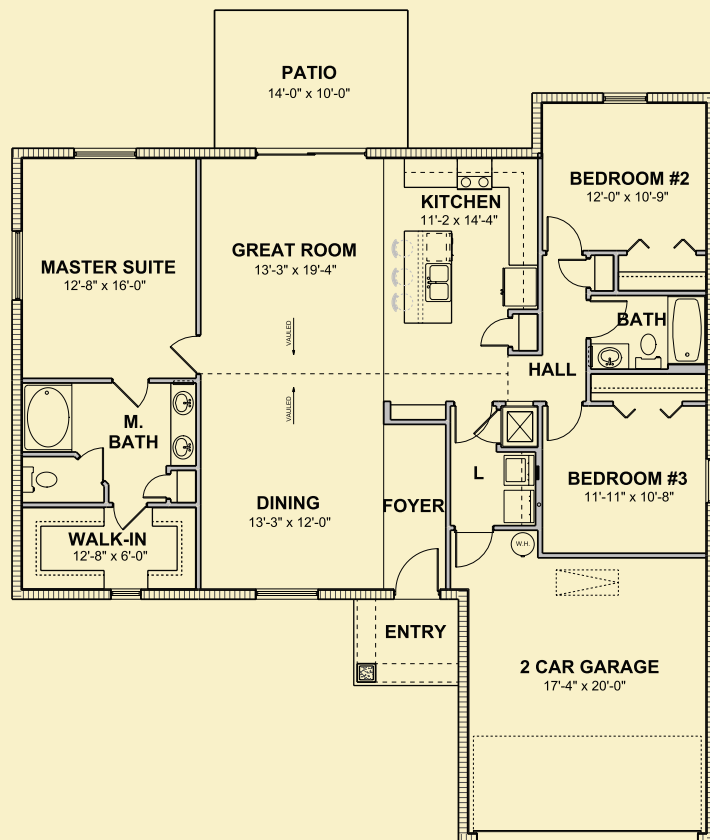

The Hyacinth

THE HYACINTH (ELEVATION A)

TOTAL LIVING:	1,650 SQ. FT.
GARAGE:	400 SQ. FT.
COVERED ENTRY:	44 SQ. FT.
<hr/>	
TOTAL:	2,094 SQ. FT.

The Hyacinth

THE HYACINTH (ELEVATION B)
TOTAL LIVING: 1,650 SQ. FT.
GARAGE: 400 SQ. FT.
COVERED ENTRY: 44 SQ. FT.

TOTAL: 2,094 SQ. FT.